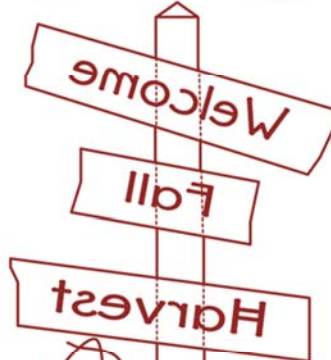

## TNQ Fall Harvest Sht 1/3

Note:

All Artwork shown actual size.

Inside Blue square is 8".

Outside Red Square is 8-1/2".

Artwork centered and fits inside  
8" square without crowding the  
edges.

# TNQ Fall Harvest Sht 3/3

Flower  
Center  
Qty 3

Leaf-2  
Qty 2

Leaf-1  
Qty 5

Flower-2

Flower-1

**Note:**  
**REVERSE**  
**PATTERN**

Flower-3

Pumpkin Stem

Large Pumpkin

Pumpkin Stem

Small Pumpkin