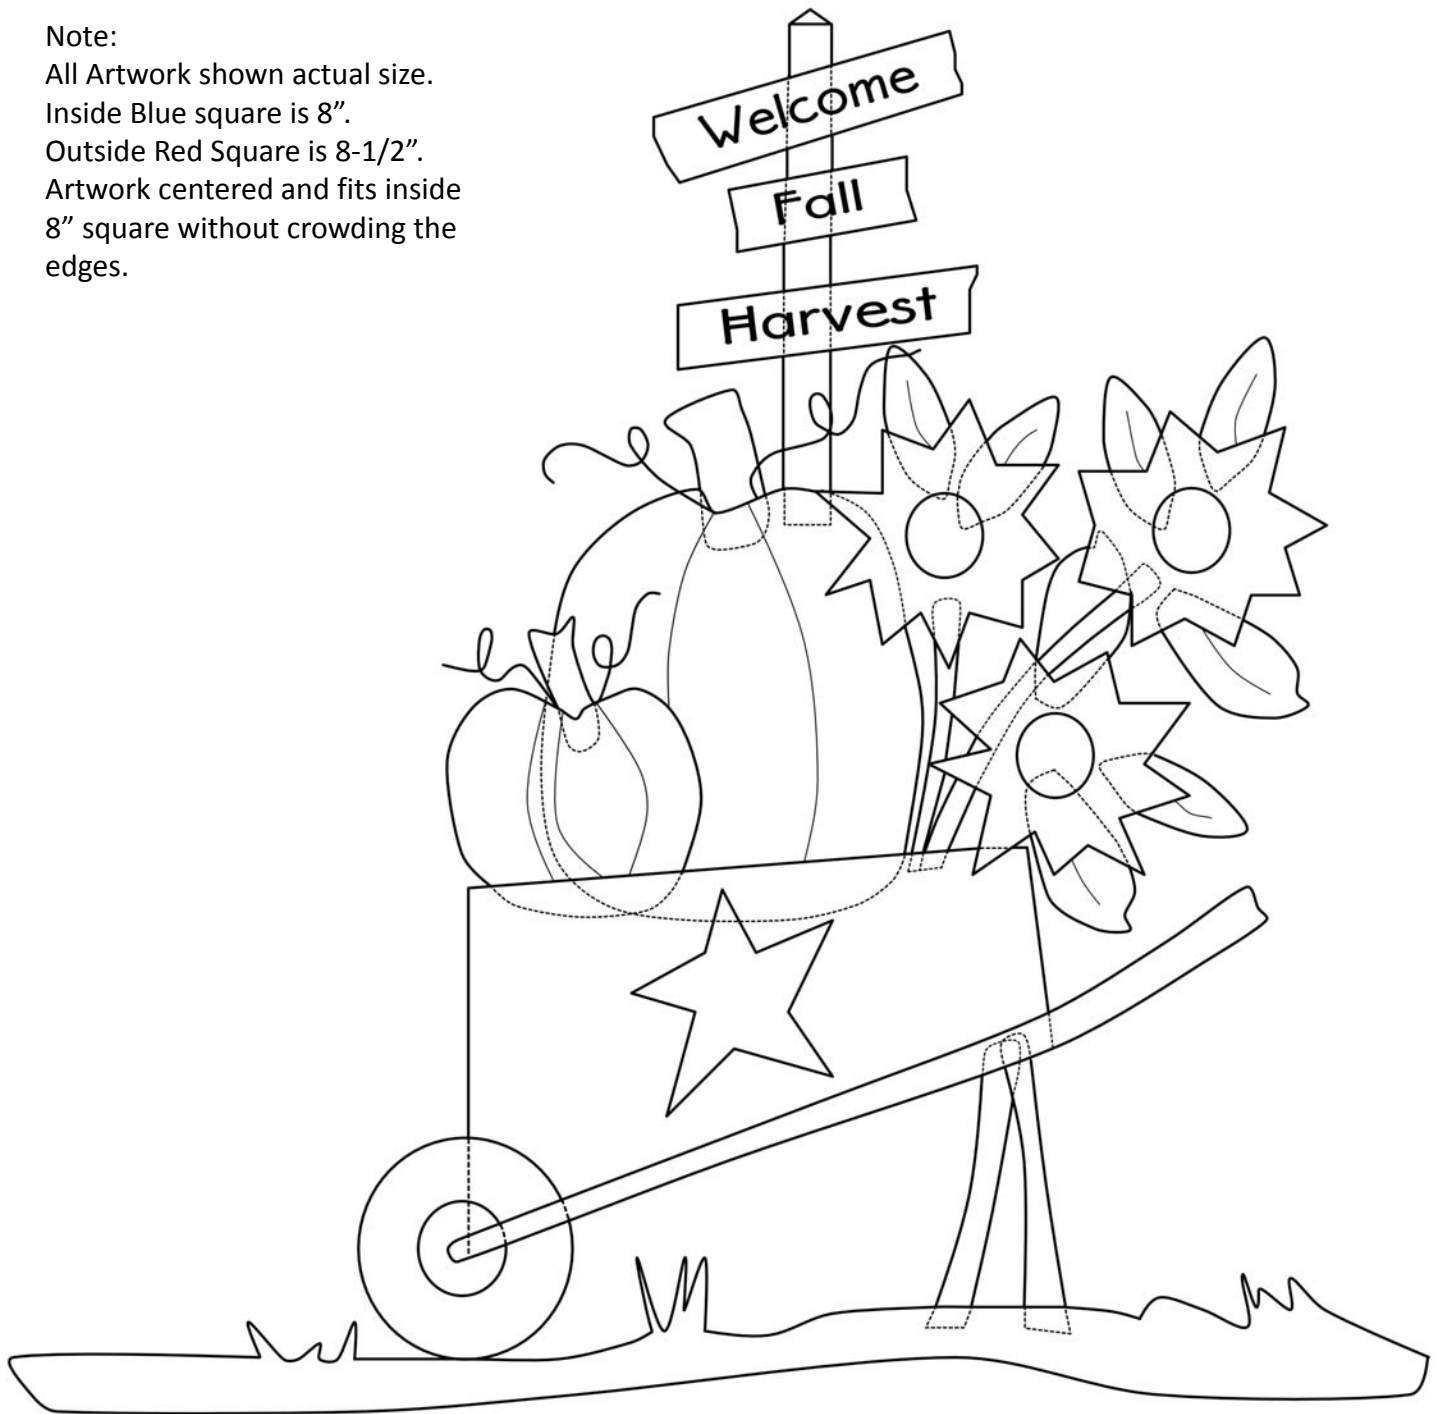

## TNQ Fall Harvest Sht 1/3

Note:

All Artwork shown actual size.

Inside Blue square is 8".

Outside Red Square is 8-1/2".

Artwork centered and fits inside  
8" square without crowding the  
edges.